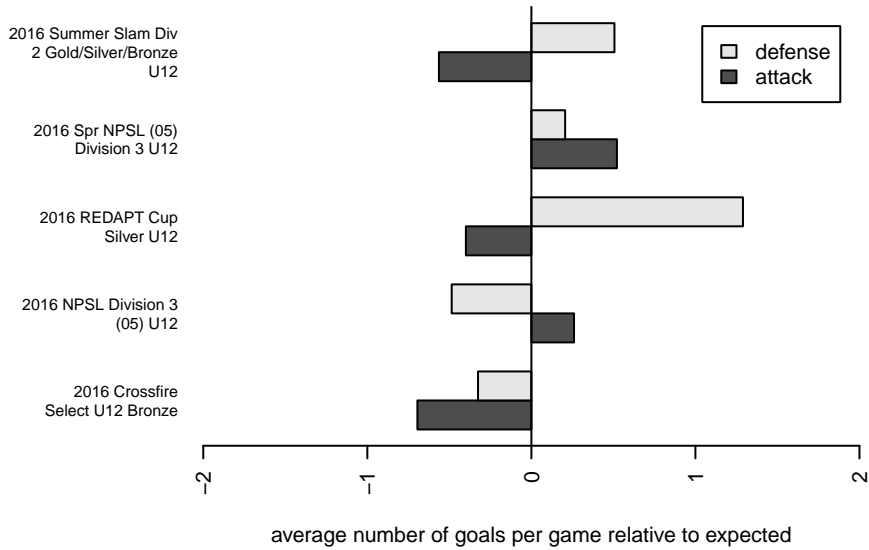

Performance relative to 13 month average