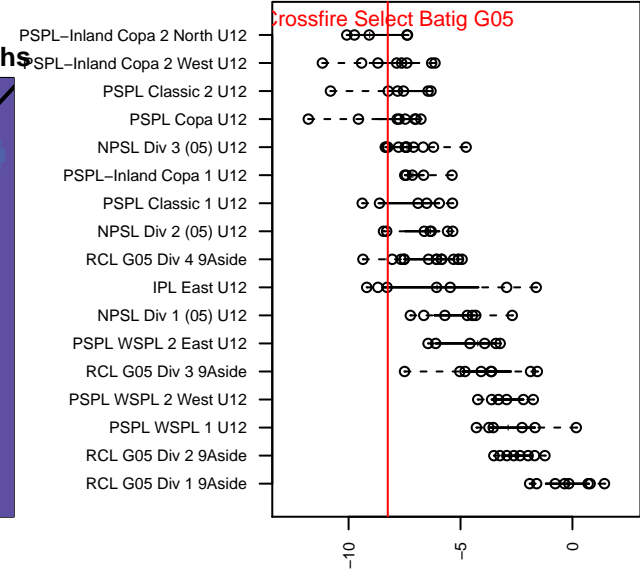

**attack and defense rating
relative to others at age
and all opponents in last 13 months**