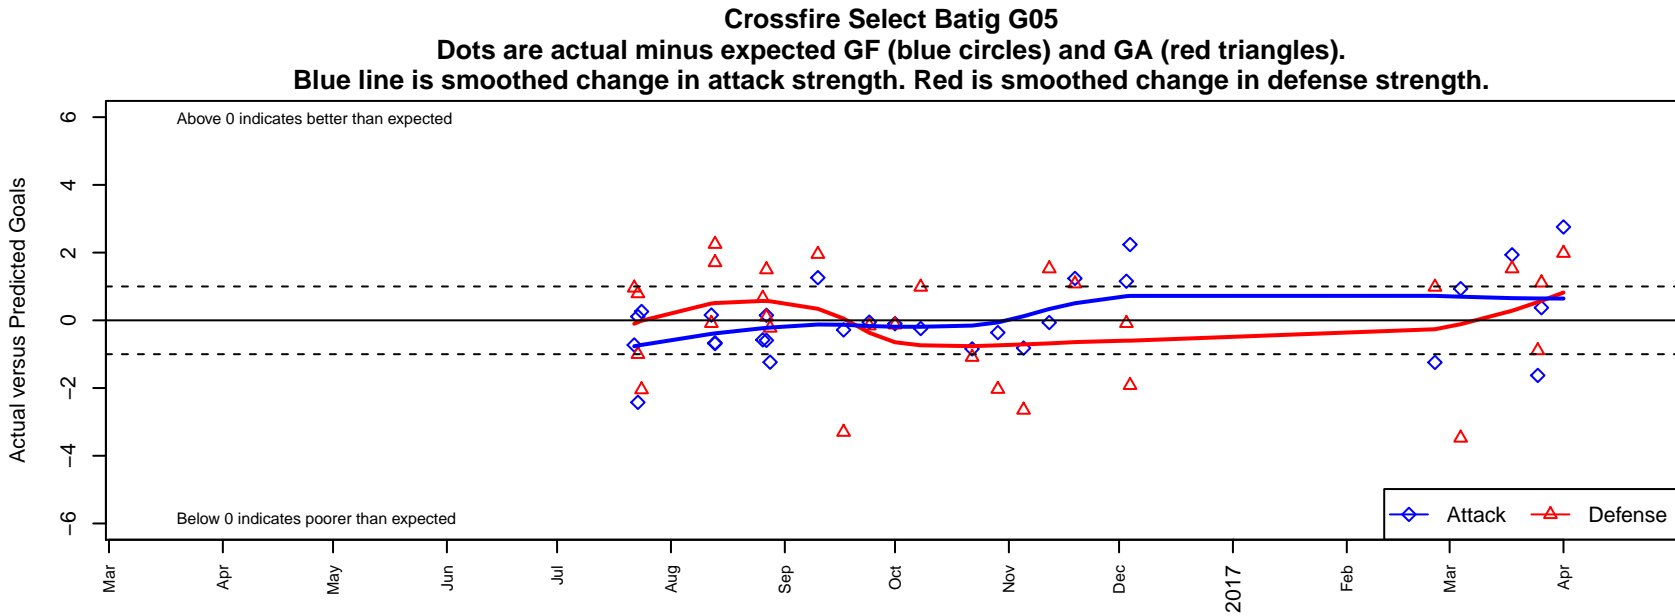

**attack and defense variance (black dot)
relative to other teams
and top 10 in region**

**attack and defense rating
relative to others at age
and all opponents in last 13 months**

Crossfire Select Batig G05

Crossfire Select
Redmond, WA
G05 total strength=372
attack=0.34 defense=0.15
fall league = NPSL Div 3 (05) U12
spr league = Spr NPSL (05) Div 3 U12

alt names used:
Crossfire Select Batig G05
Crossfire Select G05 Batig
Crossfire Select G05 Batig
CROSSFIRE SELECT G05 BATIG (WA)
Crossfire Select G05 Batig

Venues played:
2016 Crossfire Select U12 Bronze
2016 REDAPT Cup Silver U12
2016 Summer Slam Div 2 Gold/Silver/Bronze U
2016 NPSL Division 3 (05) U12
2016 Spr NPSL (05) Division 3 U12