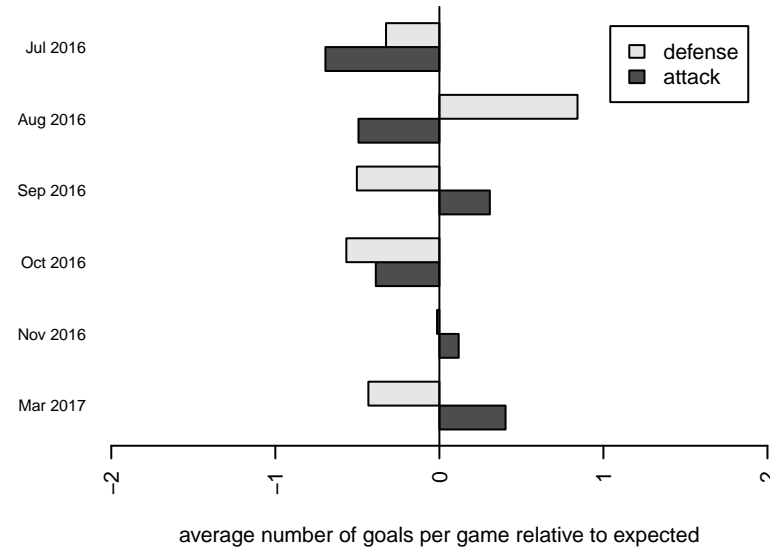

Performance relative to 13 month average